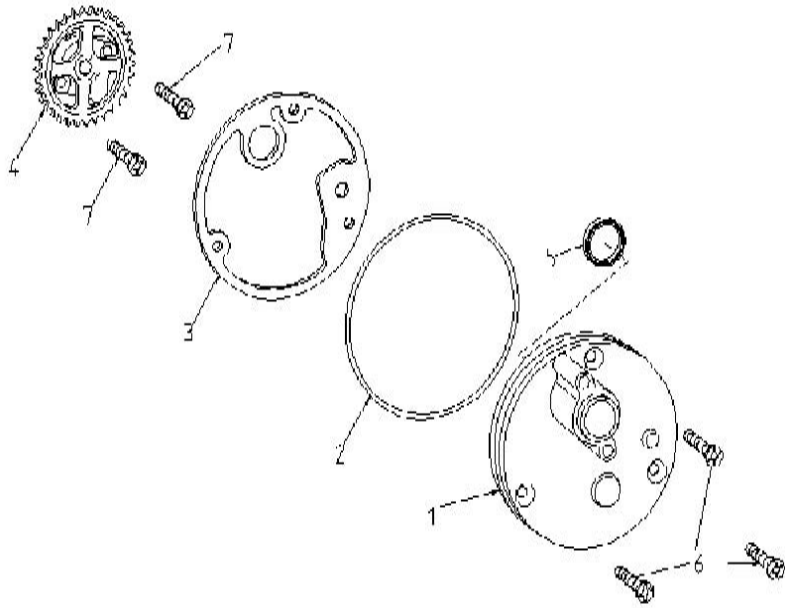

M06

OIL PUMP

70/90/100

ITEM	UNISON NO.	PARTS NO.	DESCRIPTION	QTY		
				70	90	100
1	04000018	11335-CJF-000	SEPARATOR A OIL (NHM)	1	1	1
2	04000012	91305-20108-00	GASKET, SEPARATOR A OIL (Ø108*2)	1	1	1
3	04000013	11396-CJF-000	GASKET, SEPARATOR A OIL	1	1	1
4	04000014	15100-GYK-000	OIL PUMP COMP	1	1	1
5	39000005	91201-19830-50	OIL SEAL 19.8X30X5	1	1	1
6	04000016	93902-06016	PAN CROSS BOLT (M6*16)	3	3	3
7	04000017	93902-06020	PAN CROSS BOLT (M6*20)	2	2	2