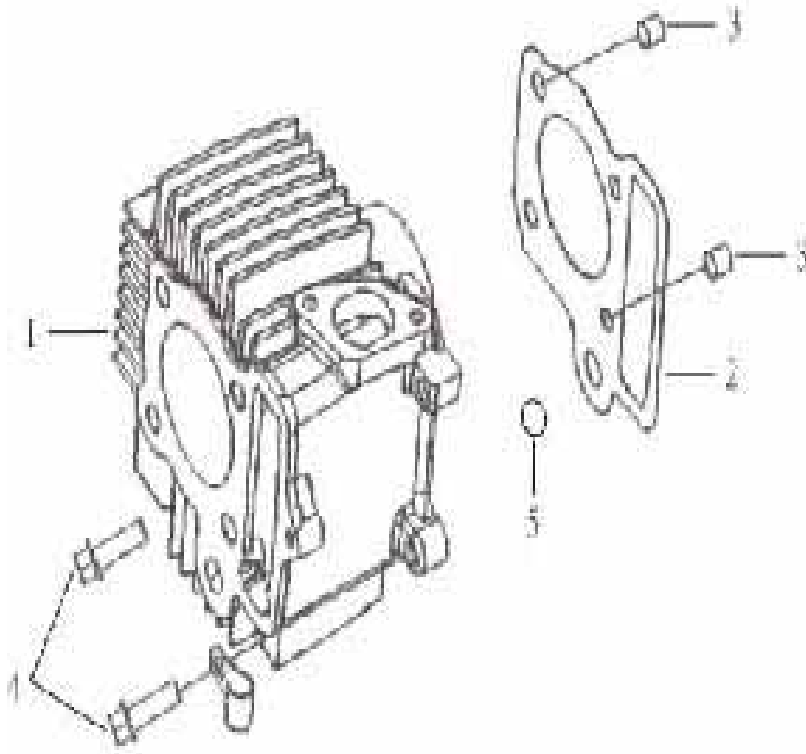

M02

CYLINDER

70/90/100

ITEM	UNISON NO.	PARTS NO.	DESCRIPTION	QTY		
				70	90	100
1	01010701	12101-CJE-000	CYLINDER Ø47 (70cc)	1	0	0
	01010901	12101-CJF-000	CYLINDER Ø48 (90cc)	0	1	0
	01011101	12101-CJH-000	CYLINDER Ø52.4 (100cc)	0	0	1
2	01000009	12191-CJF-000	CYLINDER GASKET	1	1	1
3	01000010	94301-08100	DOWEL PIN (Ø8*10)	2	2	2
4	37000061	96001-06025	FLANGE BOLT (M6*25)	8	8	8
5	01000012	M1C-18217-00-00	O-RING, SQUARE (14.5*18.5*2.2)	1	1	1