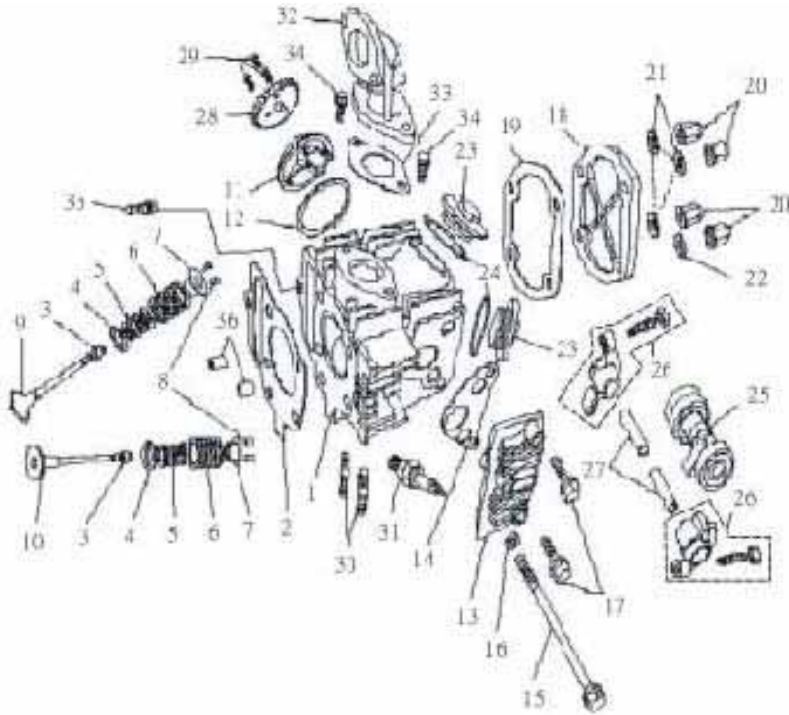

M01

CYLINDER HEAD & INTAKE MANIFOLD

70/90/100

ITEM	UNISON NO.	PARTS NO.	DESCRIPTION	QTY		
				70	90	100
30	37000056	92700-06033	STUD BOLT (M6*35)	2	2	2
31	37000057	98056-56723	SPARK PLUG	1	1	1
32	37000058	17111-CJF-000	INTAKE MANIFOLD (70cc / 90cc / 100cc)	1	1	1
33	37000059	16229-CJF-000	GASKET, INTAKE MANIFOLD	1	1	1
34	37000060	96000-06028	FLANGE BOLT (M6*28)	2	2	2
35	37000061	96001-06025	FLANGE BOLT (M6*25)	8	8	8
36	37000062	94301-08140	DOWEL PIN, φ8×14	2	2	2