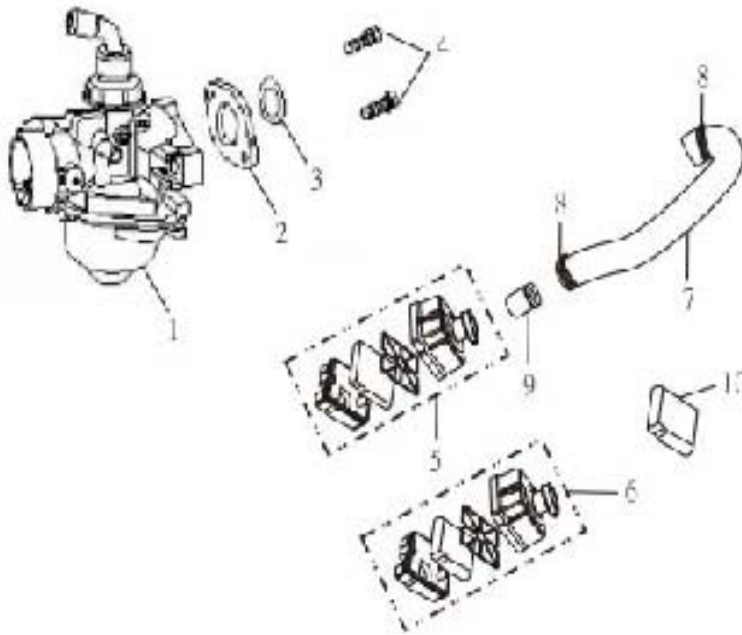

M04

CARBURETOR & AIR CLEANER

70/90/100

ITEM	UNISON NO.	PARTS NO.	DESCRIPTION	QTY		
				70	90	100
1	0600002	16111-CJD-001	CARBURETOR ASS'Y	0	0	0
	0600003	16111-CJF-001	CARBURETOR ASS'Y	1	1	1
2	0600004	16213-CJF-000	CARBURATOR INSULATION	1	1	1
3	0600005	91305-22250-00	O-RING (25*2.2)	1	1	1
4	0600006	96000-06025	FLANGE BOLT (M6*25)	2	2	2
5	0600007	17200-CJF-000	AIR CLEANER ASS'Y (70 / 100cc)	1	0	1
6	06010902	17200-CJG-000	AIR CLEANER ASS'Y (90cc)	0	1	0
7	06010701	C1A-19142-00-00	IN TAKE AIR DUCT (22mm - 70cc)	1	0	0
	06000008	C4A-19142-00-00	IN TAKE AIR DUCT (32mm - 90 / 100cc)	0	1	1
8	06000009	C4A-19231-00-00	IN SULATOR BAND	2	2	2
9	06000010	C4A-19141-00-00	AIR CLEANER JOINT,1	1	1	1
10	06010702	C4A-19126-00-00	BREATHER FILTER (70cc)	1	0	0