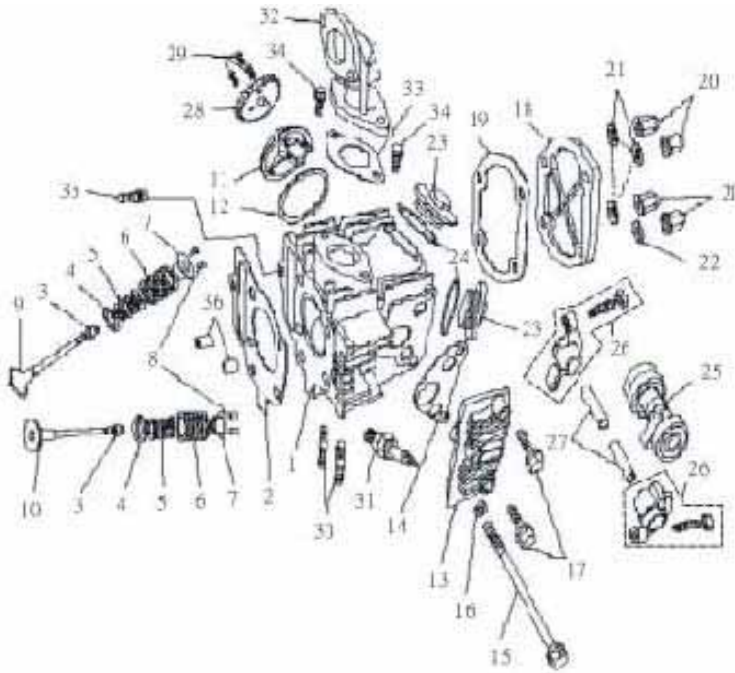

UNISON

ILLUSTRATED PARTS LIST

MODELS 2004 AND UP (VER.A)

DESERT CAT 70/90

M01**CYLINDER HEAD & INTAKE MANIFOLD****70/90/100**

ITEM	UNISON NO.	PARTS NO.	DESCRIPTION	QTY		
				70	90	100
1	37000027	12201-CJF-000	CYLINDER HEAD (70cc / 90CC)	1	1	0
	37011101	12201-CJH-000	CYLINDER HEAD (100cc)	0	0	1
2	37000028	12251-CJF-000	GASKET, CYLINDER HEAD	1	1	1
3	37000029	12209-CJF-000	VALVE STEM SEAL (RB9011)	2	2	2
4	37000030	14775-CJF-000	SEAT VALVE SPRING OUTER (Ø22.8*Ø16.5*0.73)	2	2	2
5	37000031	14761-CJF-000	VALVE INNER SPRING	2	2	2
6	37000032	14751-CJF-000	VALVE OUTER SPRING	2	2	2
7	37000033	14771-CJF-000	VALVE SPRING RETAINER (Ø20.8*Ø8.5)	2	2	2
8	37000034	14781-CJF-000	VALVE COLLAR	4	4	4
9	37000035	12204-CJF-000	IN. VALVE (70cc / 90cc / 100cc)	1	1	1
10	37000036	M2C-13531-00-00	EX. VALVE (70cc / 90cc / 100cc)	1	1	1
11	37000037	12341-CJF-000	LEFT COVER, CYLINDER HEAD (YL-1 Ø72.9)	1	1	1
12	37000038	12395-CJF-000	GASKET, CYLINDER HEAD COVER (L)	1	1	1
13	37000039	12331-CJF-000	RIGHT COVER, CHLINDER HEAD (H-12)	1	1	1
14	37000040	12394-CJF-000	GASKET, CYLINDER HEAD COVER (R)	1	1	1