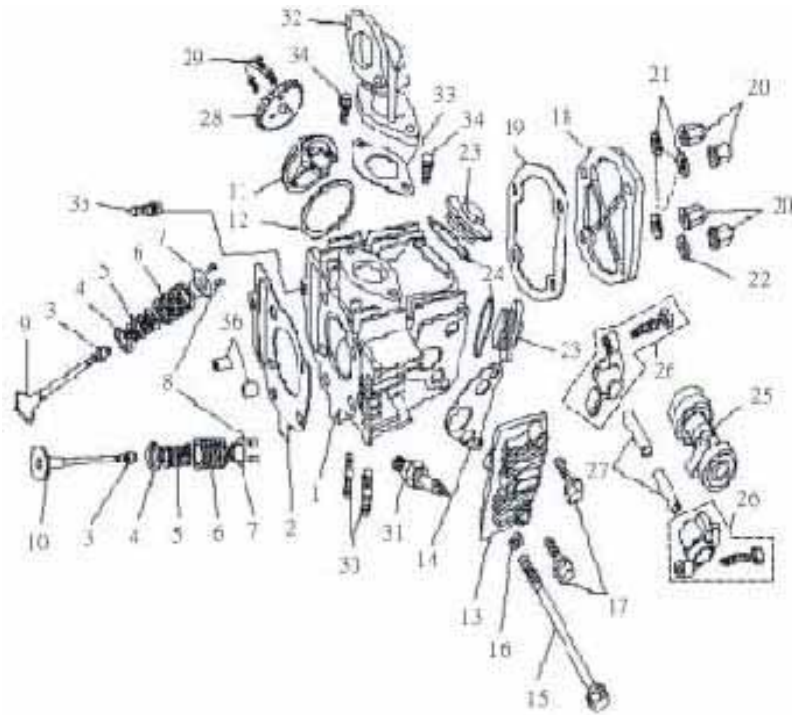

M01

CYLINDER HEAD & INTAKE MANIFOLD

70/90/100

ITEM	UNISON NO.	PARTS NO.	DESCRIPTION	QTY		
				70	90	100
15	37000041	96001-06110	FLANGE BOLT (M6*110)	1	1	1
16	37000042	94101-0612010	WASHER, CYLINDER HEAD COVER (R) (6MM	1	1	1
17	37000043	96001-06020	FLANGE BOLT (M6*20)	2	2	2
18	37000044	12301-CJF-000	CYLINDER HEAD COVER	1	1	1
19	37000045	12391-CJF-000	GASKET, CYLINDER HEAD COVER	1	1	1
20	37000046	90304-06000	CAP NUT (M6)	4	4	4
21	37000047	94101-0612015	WASHER, CYLINDER HEAD COVER (Ø6*Ø12*1.5t	3	3	3
22	37000048	90442-06062	WASHER, SEALED (Ø12.9*Ø6.2*2.4	1	1	1
23	37000049	12361-CJF-000	CAP, TAPPET ADJUSTING (M30*75)	2	2	2
24	37000050	91330-GYK-000	O-RING, VALVE CAP (30*3.1	2	2	2
25	37000051	14000-CJF-000	CAM SHAFT COMP. (70cc / 90cc / 100cc)	1	1	1
26	37000052	14431-CJF-000	ARM, VALVE ROCKER (JX-02	2	2	2
27	37000053	14452-CJF-000	SHAFT, ARM ROCKER (Ø10*38.5)	2	2	2
28	37000054	14321-CJF-000	TIMER SPROCKET (28T)	1	1	1
29	37000055	92010-05012-08	HEXAGON BOLT(M5*12)	3	3	3