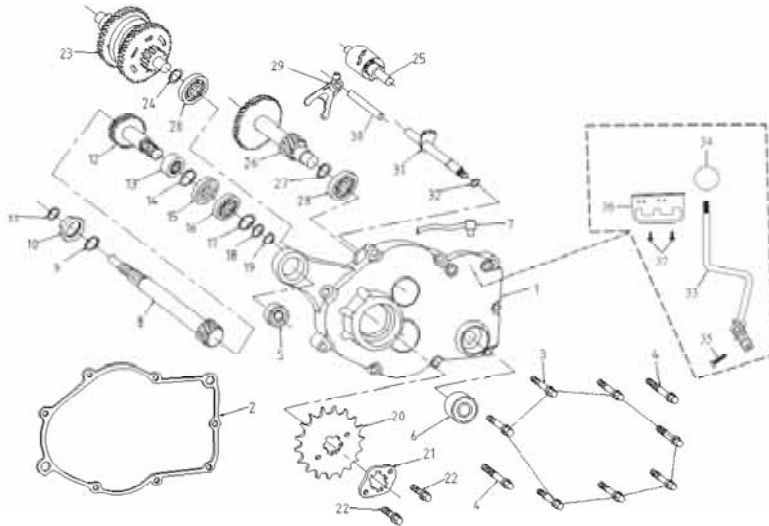

M08

REVERSE GEAR MISSION COVER

70/90/100

ITEM	UNISON NO.	PARTS NO.	DESCRIPTION	QTY		
				70	90	100
1	07000084	21301-CJF-000	MISSION COVER	1	1	1
2	07000085	21395-CJF-000	GASKET, MISSION COVER	1	1	1
3	07000086	96001-06035	FLANGE BOLT (M6*35)	7	7	7
4	07000087	96001-06040	FLANGE BOLT (M6*40)	2	2	2
5	07000030	M1A-11223-00-00	ENG. HANGER RUB. BUSH	3	3	3
6	07000089	92104-MAA-000	OIL SEAL (TC 14*28*7)	1	1	1
7	07000064	11220-4DM-00	BREATHER COMP	1	1	1
8	070000101	23411-4DMR-00	PRIMAY, DRIVE GEAR	1	1	1
9	070000102	94510-17000	CIRCLIP, O.D. (STW-17 #17)	1	1	1
10	070000103	94002-10000	NUT (M10)	1	1	1
11	070000104	91305-30064-00	O-RING (6.4*3)	1	1	1
12	070000105	23430-3XGR-00	DRIVE AXLE ASS'Y	1	1	1
13	070000106	91130-253316	NEEDLE BEARING (253316)	1	1	1
14	12000008	M1A-11132-00-00	CIRCLIP 28MM	1	1	1
15	070000108	91206-MAA-000	OIL SEAL (TC 25*35*6)	1	1	1