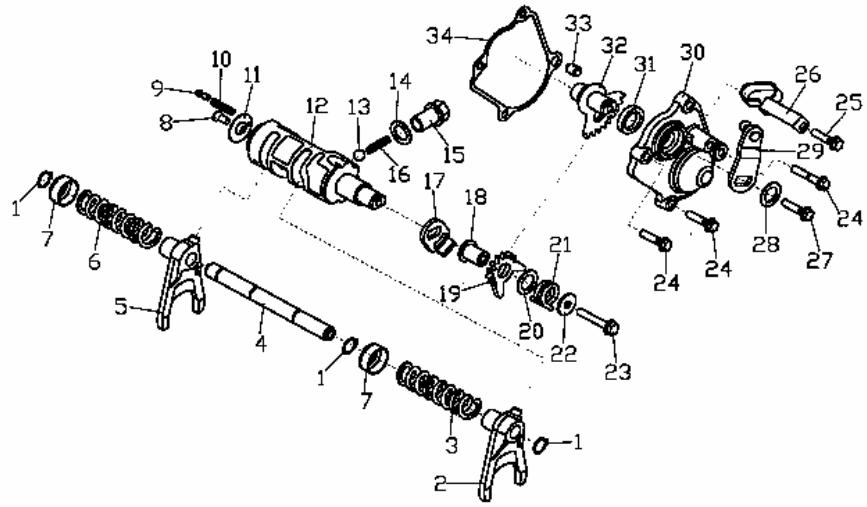

M15

TRANSMISSION III

500 CC

ITEM	UNISON NO.	PARTS NO.	DESCRIPTION	QTY
1	12055077	UJE-065002-00	OIL SEAL SD 15 25 5	1
2	12055078	UJE-065100-00	WELD PART, DRIVE SECTOR GEAR	1
3	12055079	UCE-08008-00	DOWEL PINϕ8$\times$14	1
4	12055080	UJE-065003-00	GASKET, SECTOR GEAR HOUSING	1