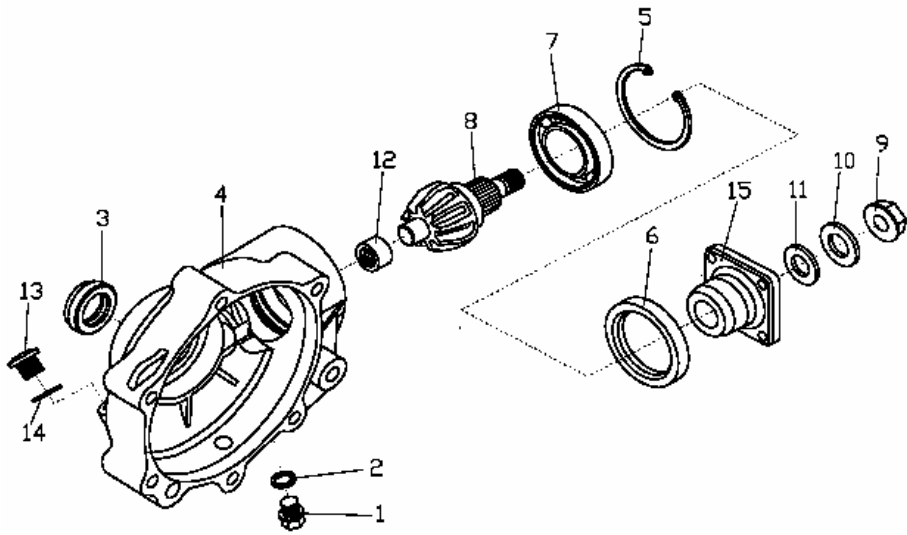

M23

FRONT AXLE RIGHT

500 CC

ITEM	UNISON NO.	PARTS NO.	DESCRIPTION	QTY
1	46055023	UCE-060011-00	DRAIN BOLT M10×1.25	1
2	46055024	UCE-060010-00	WASHER 10	1
3	46055015	UJE-311001-00	OIL SEAL 24×38×8	1
4	46055026	UJE-312001-00	FRONT DIFFERENTIAL GEAR CASE	1
5	46055027	UJE-T893-1-1986	RETAINER 62	1
6	46055028	UJE-312002-00	OIL SEAL 48×65×9	1
7	46055029	UJE-T276-1994-6007	BEARING 6007	1
8	46055030	UJE-312003-00	DRIVE PINION GEAR	1
9	46055031	UJE-312004-00	NUT M14×1.5	1
10	46055032	UJE-312005-00	NUT WASHER	1
11	46055033	UJE-312006-00	O-RING 14×6.8	1
12	46055034	UJE-F1512-00	NEEDLE BEARING	1
13	46055035	UJE-021008-00	BOLT M14×1.25×12	1
14	46055036	UJE-021007-00	WASHER 14	1
15	46055037	UJE-312007-00	COUPLER	1