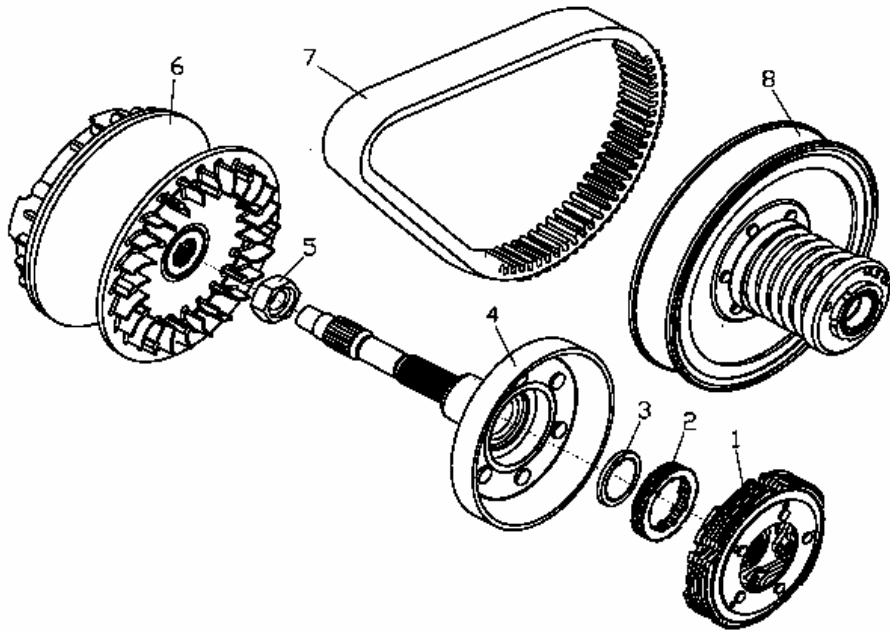

M12

DRIVEN PULLEY

500 CC

ITEM	UNISON NO.	PARTS NO.	DESCRIPTION	QTY
1	42055001	UJE-054000-00	CLUTCH	1
2	42055002	UJE-053200-00	OVERRIDING CLUTCH COMP., DRIVE SHAFT	1
3	42055003	UJE-053005-00	OIL SEAL 46×37.5×5.5, END FACE	1
4	42055004	UJE-053100-00	CLUTCH HOUSING	1
5	42055005	UJE-060003-00	MAIN DRIVE SHAFT NUT	1
6	42055006	UJE-051000-00	PRIMARY SHEAVE	1
7	42055007	UJE-055000-00	BELT	1
8	42055008	UJE-052000-00	SECONDARY SHEAVE	1