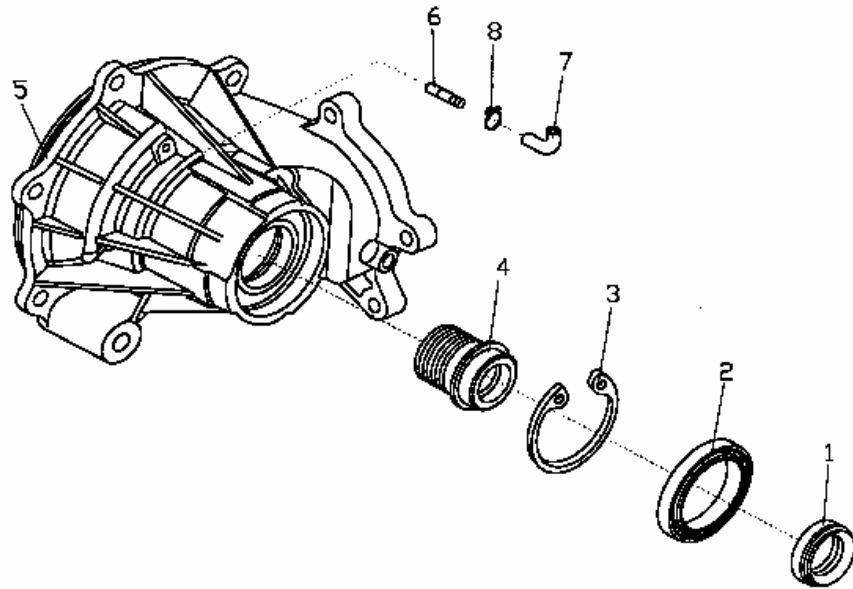

M22

FRONT AXLE LEFT

500 CC

ITEM	UNISON NO.	PARTS NO.	DESCRIPTION	QTY
1	46055014	UJE-310006-00	ADJUST WASHER$\phi 61 \times 48$	1
2	46055015	UJE-311001-00	OIL SEAL 24$\times$38$\times$8	1
3	46055016	UJE-T276-1994-16007	BEARING 16007	1
4	46055017	UJE-T893-1-1986	RETAINER 62	1
5	46055018	UJE-311003-00	DRIVE CLUTCH COVER	1
6	46055019	UJE-311002-00	FRONT DIFFERENTIAL GEAR CASE COVER	1
7	46055020	UJE-311004-00	JOINT, BREATHER PIPE	1
8	46055021	UJE-332005-00	BREATHER PIPE	1