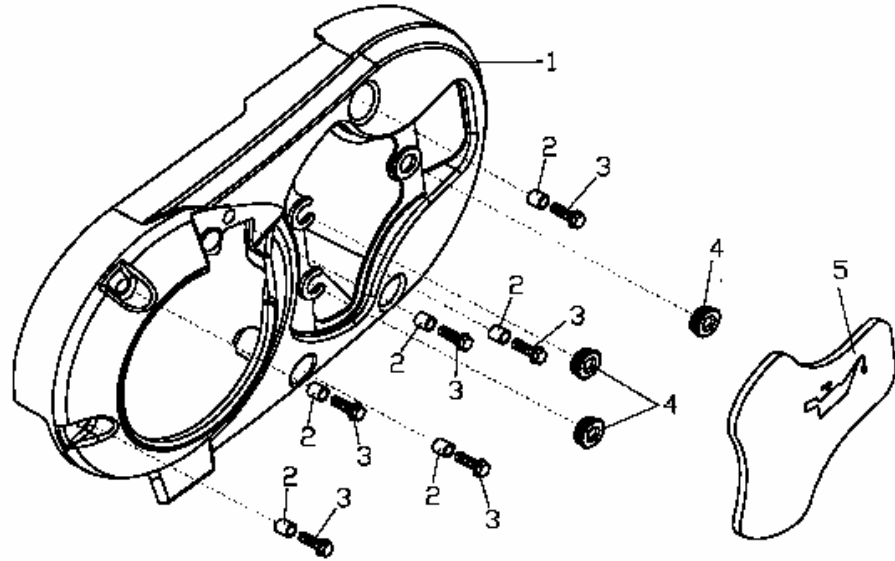

M4**L CRANKCASE COVER****500 CC**

ITEM	UNISON NO.	PARTS NO.	DESCRIPTION	QTY
1	40055001	UJE-014009-00	HOLDER SCREW, OIL SEAL	3
2	40055002	UJE-014007-00	HOLDER,OIL SEAL	1
3	40055003	UJE-014008-00	OIL SEAL 28×52×7	1
4	40055004	UJE-T276-1994-6028	BEARING60/28	1
5	40055005	UCE-080012-00	BOLT M6×32	3
6	40055006	UCE-013010-00	BOLT M6×50	1
7	07055014	UCE-013009-00	BOLT M6×40	8
8	40055008	UCE-021009-00	SEAL RING, PLUG	1
9	40055009	UCE-021008-00	PLUG, INSPECTION	1
10	40055010	UJE-014001-00	COVER, LEFT CRANKCASE	1
11	40055011	UJE-014003-00	LEAD HOLDER	1
12	40055012	UJE-014004-00	BOLT, LEAD HOLDER	2
13	40055013	UJE-014002-00	GASKET, LEFT CRANKCASE COVER	1

M5

LEFT SIDE COVER ASSY.

500 CC

ITEM	UNISON NO.	PARTS NO.	DESCRIPTION	QTY
1	40055014	UJE-015001-00	LEFT SIDE COVER	1
2	40055015	UJE-015004-00	BUSH	6
3	40055016	UCE-023010-00	BOLT M6×20	6
4	40055017	UJE-015003-00	RUBBER COLLAR	3
5	40055018	UJE-015002-00	COVER PLATE	1