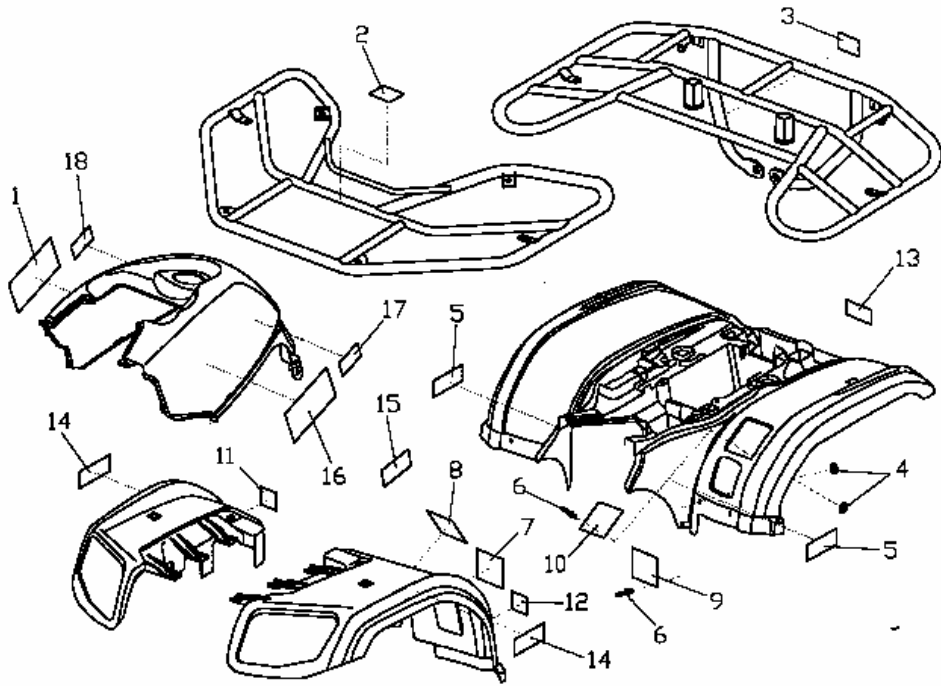

F22

STICKER & WARNING LABEL

500 CC

ITEM	UNISON NO.	PARTS NO.	DESCRIPTION	QTY
16	33055016	UJA-87501-00	TANK STICKER NFM500(LH)	1
17	33055017	UJA-87508-00	TANK STICKER ARC(LH)	1
18	33055018	UJA-87509-00	TANK STICKER ARC(RH)	1