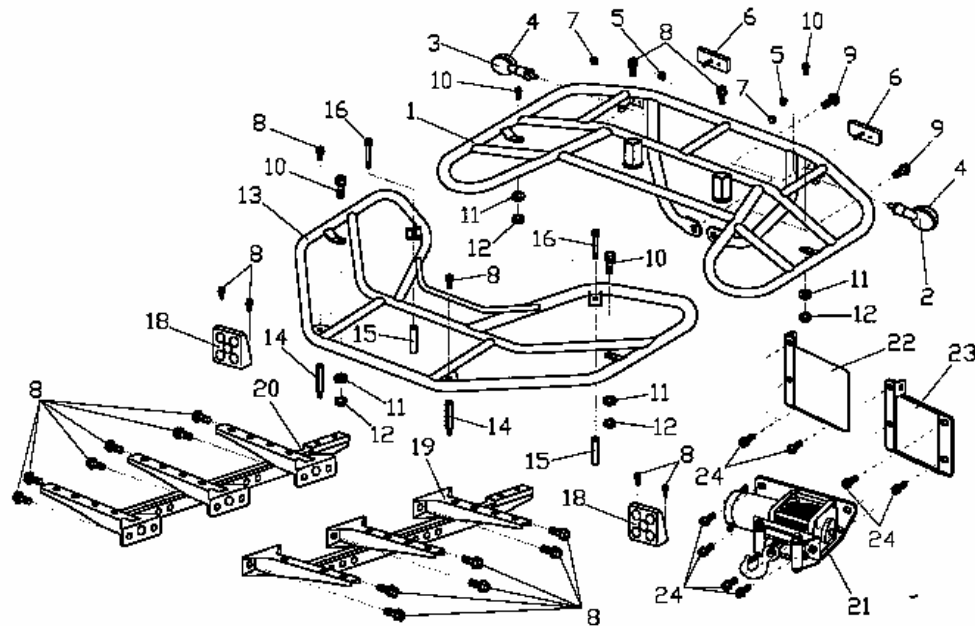

F15

RACK & OTHER PARTS

500 CC

ITEM	UNISON NO.	PARTS NO.	DESCRIPTION	QTY
1	34055018	UJA-81410-00	REAR RACK	1
2	34055019	UJA-160410-00	REAR SIGNAL(LH)	1
3	34055020	UJA-160510-00	REAR SIGNAL(RH)	1
4	34055021	UJA-160411-00	REAR SIGNAL BULB	2
5	34055022	94001-10016	NUT	2
6	34055023	UJA-160230-00	REAR REFLECTOR	2
7	34055024	94050-05000	NUT	2
8	34055025	95701-08014-97	FLANGE BOLT M8x14	20
9	34055026	95701-08040-97	FLANGE BOLT M8x40	2
10	34055027	95701-06012-0G	FLANGE BOLT M6X12	4
11	34055028	94101-06018-07	WASHER	4
12	34055029	94060-06010	NYLON NUT M6	4
13	34055030	UJA-81460-00	FRONT RACK	1
14	34055031	UJA-140201-00	COLLAR	2
15	34055032	UJA-51380-00	COLLAR	2