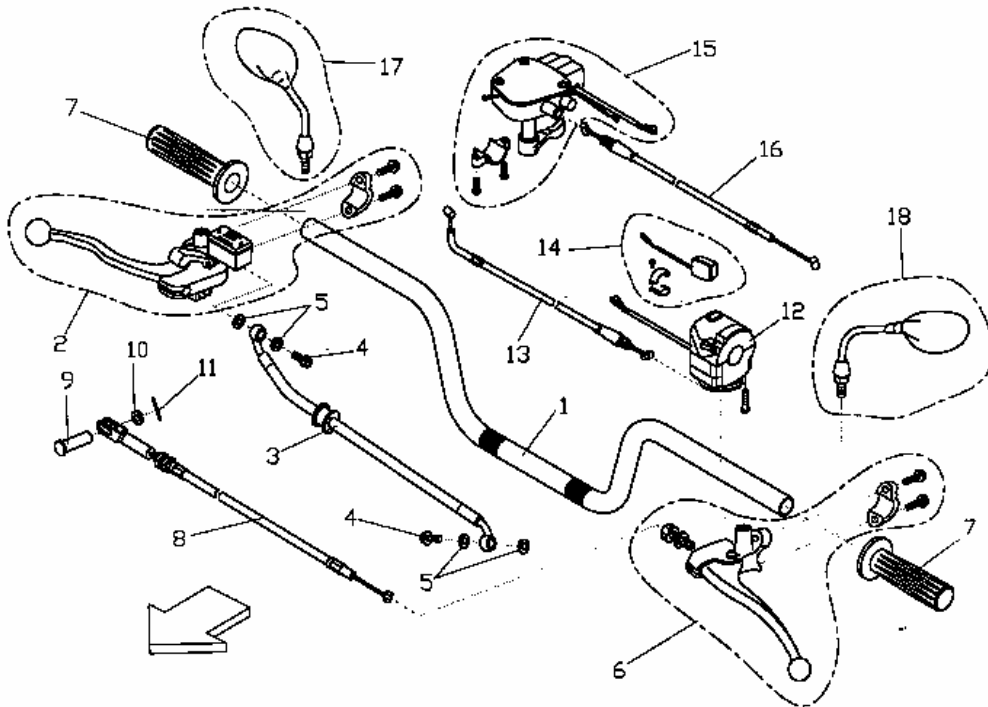

F8

HANDLE BAR

500 CC

ITEM	UNISON NO.	PARTS NO.	DESCRIPTION	QTY
1	18055001	UJA-037100-00	STEERING STEM	1
2	18055002	UJA-030006-00	ALUM. COVER, HANDLEBAR	4
3	18055003	UJA-030030-00	FRONT BRACKET, DASHBOARD	1
4	18055004	UJA-030010-00	BRACKET (RH), DASHBOARD	1
5	18055005	UJA-030060-00	BRACKET (LH), DASHBOARD	1
6	18055006	UJA-100536-00	STEERING STEM ROD ASSY	2
7	18055007	UJA-100401-00	BUSHING · STEERING STEM	2
8	18055008	UJA-100404-00	O-RING	2
9	18055009	UJA-100402-00	COLLAR	2
10	18055010	UJA-100410-00	ADAPTER PLATE	1
11	18055011	UJA-100403-00	LOCK PAD	1
12	18055012	95801-08050-97	FLANGE BOLT	2
13	18055013	UCA-53600-00	STEERING LOCK	1
14	18055014	HS06012D-B+K	SCREW	2
15	18055015	94101-10030-30	WASHER	2