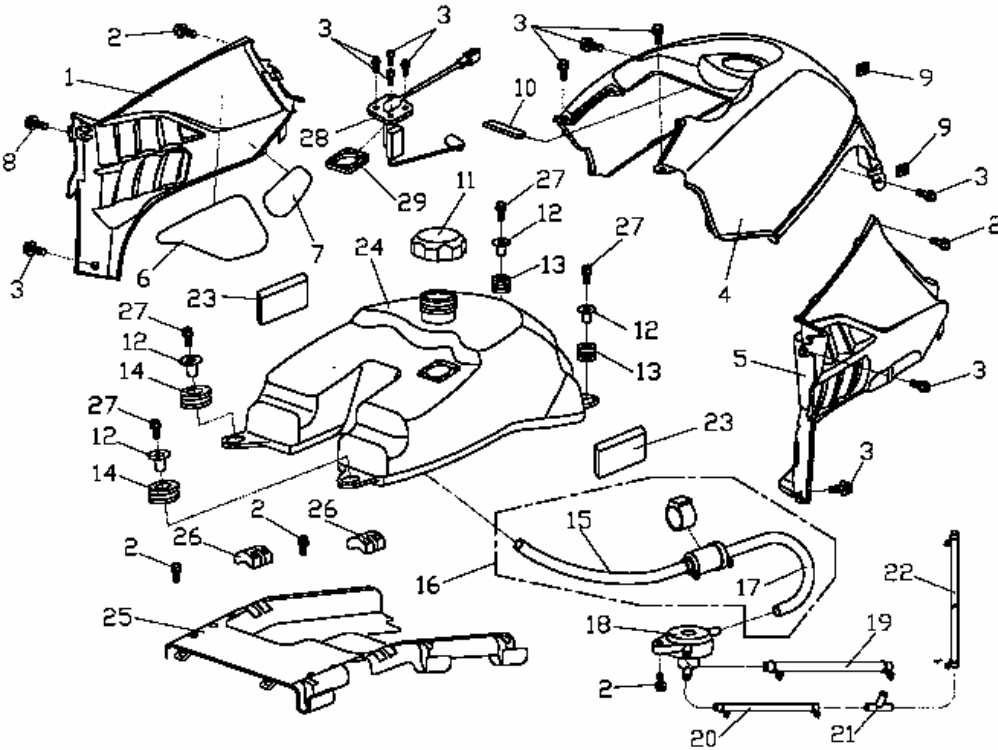

F4

FUEL TANK

500 CC

ITEM	UNISON NO.	PARTS NO.	DESCRIPTION	QTY
16	16055016	SEA-45020A-00	FUEL FILTER	1
17	16055017	UJA-120520-00	FUEL HOSE II	1
18	16055018	UJA-120510-00	FUEL SWITCH	1
19	16055019	UJA-120530-00	FUEL HOSE III	1
20	16055020	UJA-120560-00	VACUUM TUBE I	1
21	16055021	UAA-022017-00	VACUUM T-JOINT	1
22	16055022	UJA-120540-00	VACUUM TUBE	1
23	16055023	UJA-12008-00	SPONGE PAD, FUEL TANK	2
24	16055024	UJA-120100-00	FUEL TANK	1
25	16055025	UJA-040026-00	BOTTOM PLATE, FUEL TANK	1
26	16055026	UJA-12005-00	RUBBER CUSHION, FUEL	2
27	16055027	95701-06030-0G	FLANGE BOLT	4
28	16055028	UJA-170122-00	FUEL SENSOR	1
29	16055029	UJA-170121-00	SEAL RING	1