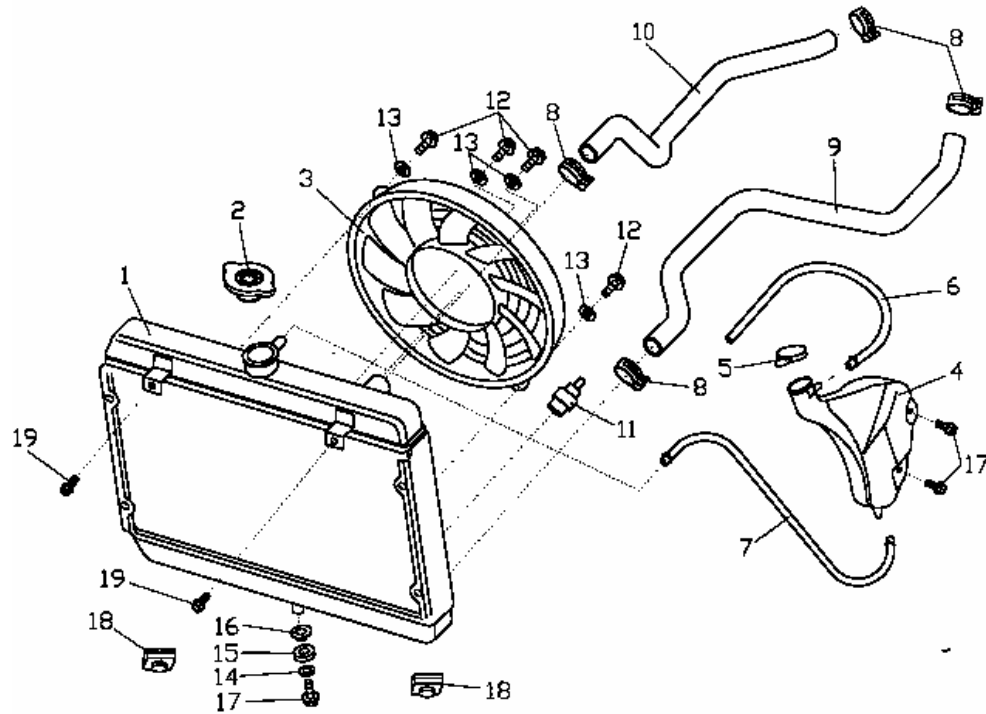

F19

COOLING SYSTEM

500 CC

ITEM	UNISON NO.	PARTS NO.	DESCRIPTION	QTY
16	52055016	UJA-180010-00	STEEL COLLAR · WATER TANK	1
17	52055017	95701-06012-9G	FLANGE BOLT M6X12	3
18	52055018	UBA-001003-00	RUBBER CUSHION · WATER TANK	2
19	52055019	95701-06025-07	FLANGE BOLT M6X25	2