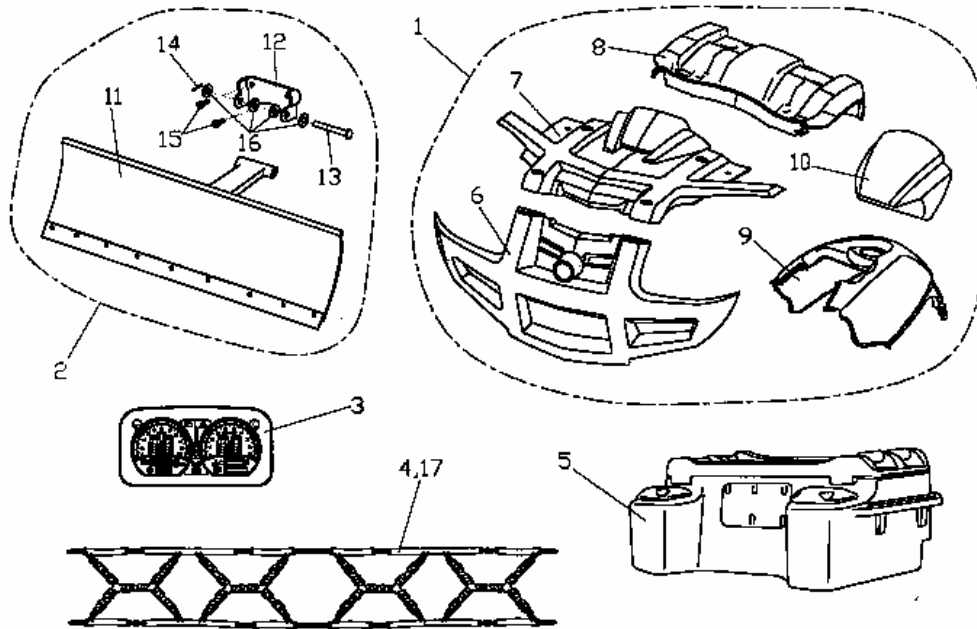

F23

OPTIONAL ACCESSORY

500 CC

ITEM	UNISON NO.	PARTS NO.	DESCRIPTION	QTY
1	34055001	UJA-04000A-0C	COATING COVERS SET	1
2	34055002	UJA-5016A-00	SNOWPLOW ASSY	1
3	34055003	UJA-170110-0LCD	LCD SPPEEDOMETER	1
4	34055004	UJA-50170-00	SNOW CHAIN-FRONT 500cc	1
5	34055005	UCA-81401-00	PLASTIC REAR BOX	1
6	34055006	UJA-040001-0C	COATING BUMPER COVER	1
7	34055007	UJA-040004-0C	COATING FRONT TOP COVER	1
8	34055008	UJA-040014-0C	COATING REAR TOP COVER	1
9	34055009	UJA-040007-0C	COATING TOP COVER,FUEL TANK	1
10	34055010	UJA-040005-0C	COATING FRONT COVER,SPEEDOMETER	1
11	34055011	UJA-50160-00	SNOWPLOW	1
12	34055012	UJA-50170-00	SNOWPLOW BRACKET	1
13	34055013	UJA-50161-00	SNOWPLOW AXLE	1
14	34055014	UJA-50162-00	SNOWPLOW CLIP PIN	1
15	34055015	95701-08016-97	FLANGE BOLT	2
16	34055016	UJA-50163-00	WASHER	4
17	34055017	UJA-50171-00	SNOW CHAIN-REAR 500cc	1