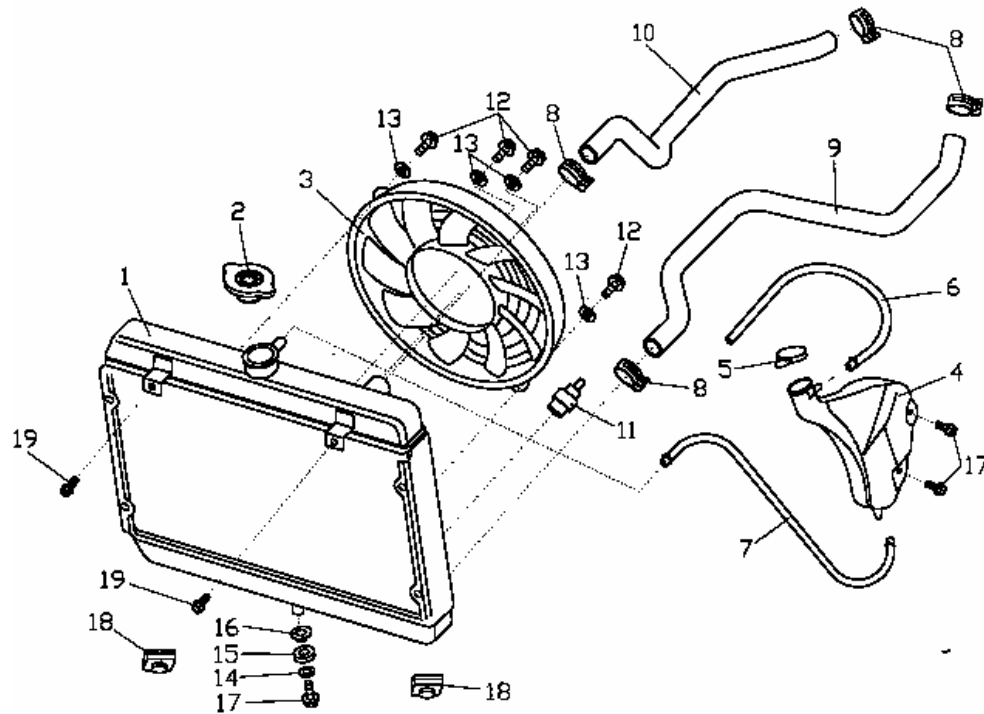

F19

COOLING SYSTEM

500 CC

ITEM	UNISON NO.	PARTS NO.	DESCRIPTION	QTY
1	52055001	UJA-180100-00	WATER TANK ASSY	1
2	52055002	SEA-19111-00	CAP,WATER TANK	1
3	52055003	UJA-180200-00	FAN ASSY	1
4	52055004	UJA-180402-00	AUXILIARY WATER TANK	1
5	52055005	UJA-180401-00	CAP,AUXILIARY WATER TANK	1
6	52055006	UJA-1800A5-00	OVERFLOW PIPE	1
7	52055007	UJA-1800A1-00	HOSE,AUXILIARY WATER TANK	1
8	52055008	UJA-023500-00	CLIP , WATER PIPE	4
9	52055009	UJA-180002-00	WATER OUTLET HOSE , WATER TANK	1
10	52055010	UJA-180003-00	WATER INLET HOSEWATER TANK	1
11	52055011	SEA-37760-00	THERMOSWITCH	1
12	52055012	96001-06012-00	BOLT	4
13	52055013	94101-06013-07	WASHER	4
14	52055014	94101-06030-08	WASHER	1
15	52055015	UJA-180004-00	RUBBER COLLAR, WATER TANK	1