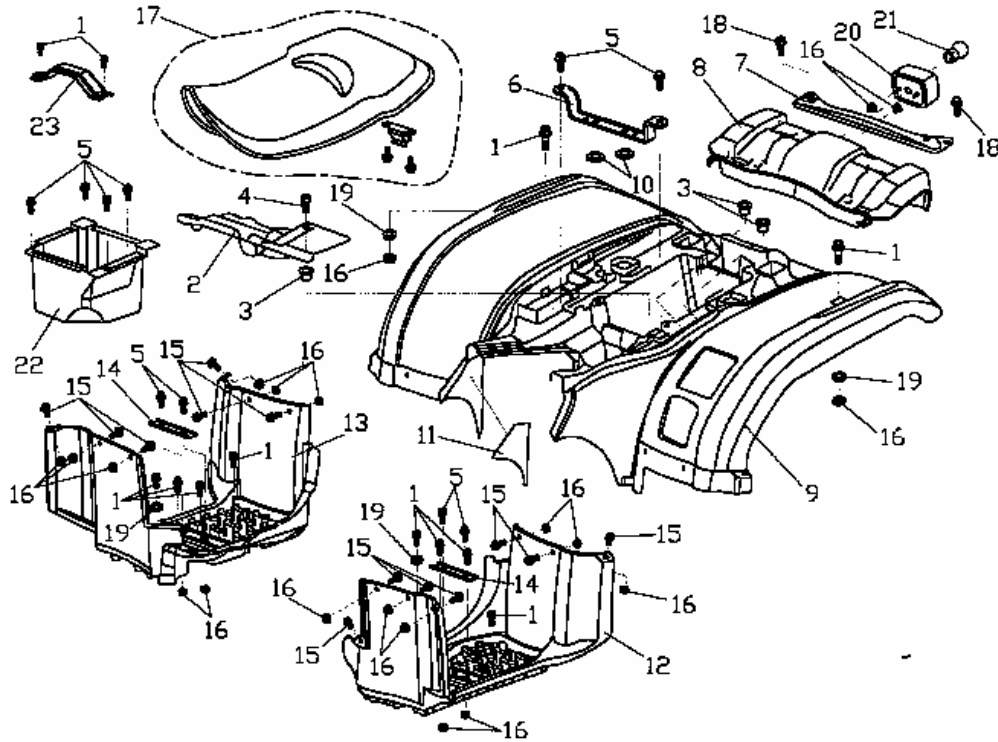

F14

REAR BODY COVER

500 CC

ITEM	UNISON NO.	PARTS NO.	DESCRIPTION	QTY
16	15055044	94051-06010-0G	NUT	20
17	15055045	UJA-130100-L0	SEAT	1
18	15055046	95701-08014-0G	FLANGE BOLT	2
19	15055047	94101-06018-07	WASHER	2
20	15055048	UJA-160310-00	TAIL LIGHT	1
21	15055049	UCA-34904	BULB 12V 21/5W	1
22	15055050	UJA-040002-L0	STORAGE COMPARTMENT	1
23	15055051	UJA-030007-L0	SEAT SUPPORT	1