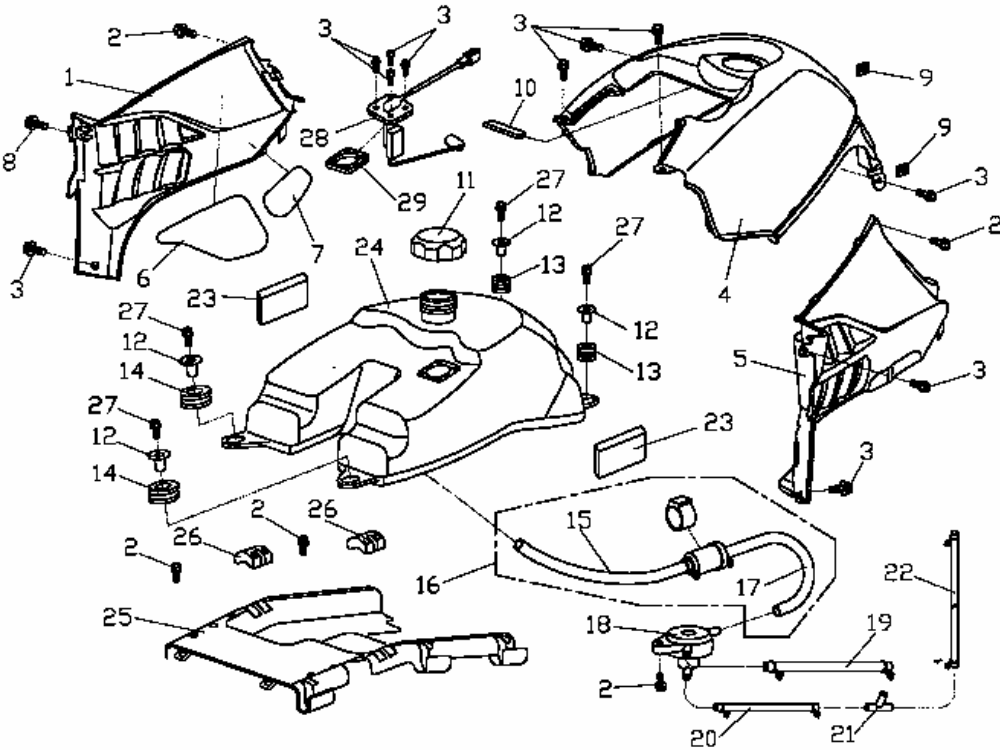

F4

FUEL TANK

500 CC

ITEM	UNISON NO.	PARTS NO.	DESCRIPTION	QTY
1	16055001	UJA-040012-L0	SIDE PANEL (RH)	1
2	16055002	95701-06016-0G	FLANGE BOLT	5
3	16055003	95701-06012-9G	FLANGE BOLT	11
4	16055004	UJA-040007-0B	TOP COVER , FUEL TANK-Black	1
5	16055005	UJA-040011-L0	SIDE PANEL (LH)	1
6	16055006	UJA-040034-00	HEAT INSULATION PAPER , RIGHT SIDE	1
7	16055007	UJA-040035-00	HEAT INSULATION PAPER , RIGHT SIDE	1
8	16055008	SEA-340007-00	CLAMP ST4.2	1
9	16055009	803-040800-00	NUT CLAMP M6	2
10	16055010	UJA-040044-00	SPONGE ,FUEL TANK TOP COVER	1
11	16055011	UJA-17600-00	FUEL TANK CAP	1
12	16055012	UJA-120310-00	RUBBER BUSH , FUEL TANK	4
13	16055013	UJA-120007-00	REAR RUBBER BUFFER , FUEL TANK	2
14	16055014	UJA-120006-00	FRONT RUBBER BUFFER , FUEL TANK	2
15	16055015	UJA-120510-00	FUEL HOSE I	1