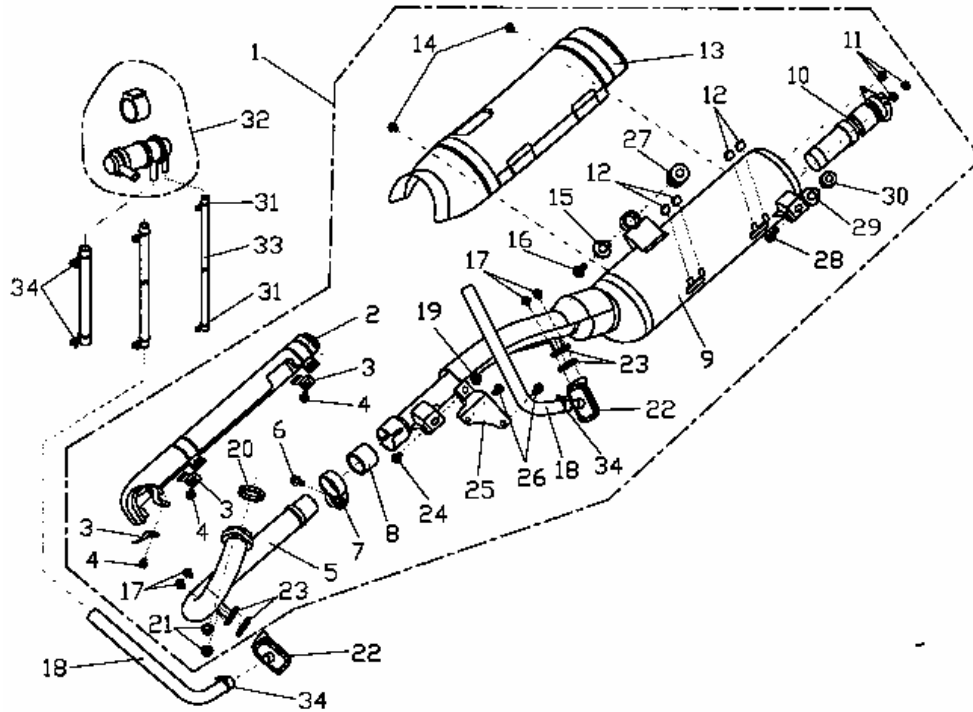

F16

MUFFLER ASSY.

500 CC

ITEM	UNISON NO.	PARTS NO.	DESCRIPTION	QTY
31	26055031	UJA-T624A7-00	CLIP	2
32	26055032	UJA-020500-00	INTAKE CONTROL VALVE	1
33	26055033	UJA-12055A-00	VACUUM PIPE	1
34	26055034	UJA-T621A16-00	CLIP	4