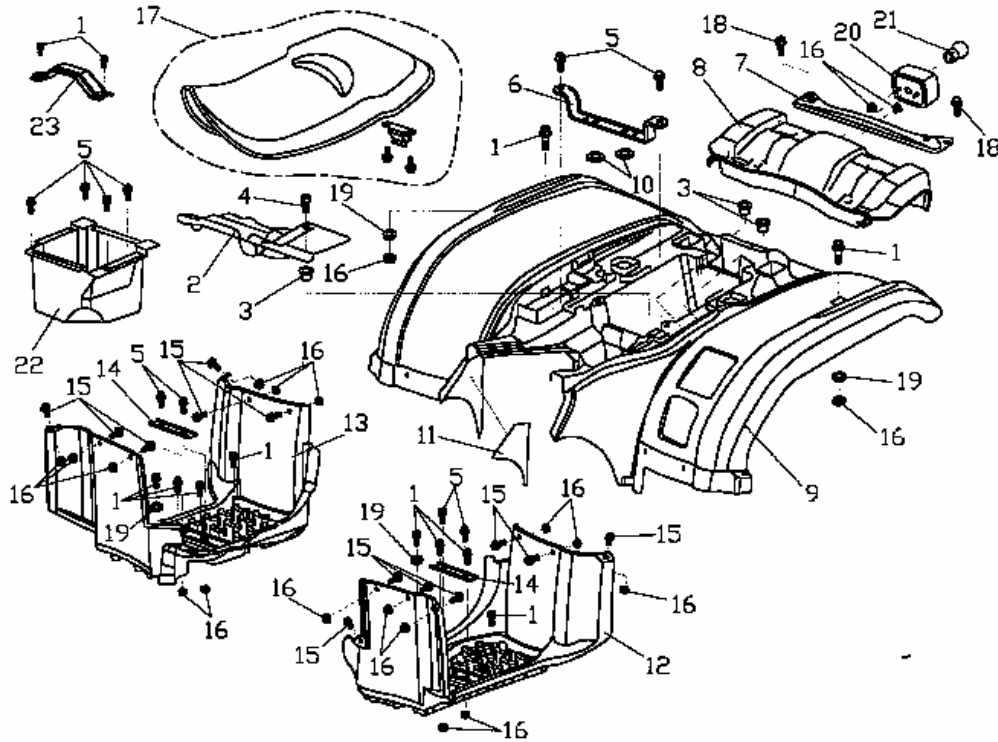

F14

REAR BODY COVER

500 CC

ITEM	UNISON NO.	PARTS NO.	DESCRIPTION	QTY
1	15055029	95701-06012-9G	FLANGE BOLT	14
2	15055030	UJA-040041-00	BATTERY COVER	1
3	15055031	UJA-040032-00	SCREW BRACKET	3
4	15055032	93903-48016-G	TAPPING SCREW	1
5	15055033	SEA-340002-00	BOLT	10
6	15055034	UJA-030004-00	FIXED PLATE,BATTERY	1
7	15055035	UJA-030070-00	FIXED PLATE,SEAT	1
8	15055036	UJA-040014-0B	REAR TOP COVER- BLACK	1
9	15055037	UJA-040013-0B	REAR BODY COVER- BLACK	1
10	15055038	UJA-030005-00	RUBBER MAT,BATTERY FIXED PLATE	2
11	15055039	UJA-040036-00	HEAT INSULATION PAPER · REAR FENDER	1
12	15055040	UJA-040008-L0	FOOTREST BOARD(LH)	1
13	15055041	UJA-040009-L0	FOOTREST BOARD(RH)	1
14	15055042	UJA-030007-00	JAG, FOOTREST BOARD	4
15	15055043	93891-06016-0G	SCREW	12