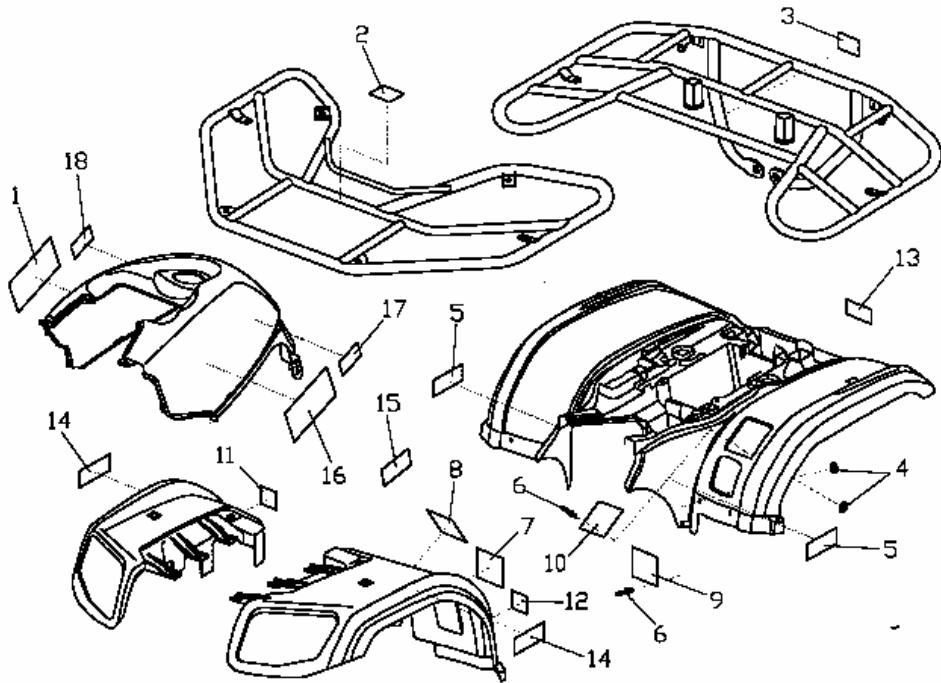

F22

STICKER & WARNING LABEL

500 CC

ITEM	UNISON NO.	PARTS NO.	DESCRIPTION	QTY
1	33055001	UJA-87502-00	TANK STICKER NFM500(RH)	1
2	33055002	UJA-190010-00	FRONT RACK STICKER	1
3	33055003	UJA-190011-00	REAR RACK STICKER	1
4	33055004	UJA-GB97-14	WASHER	18
5	33055005	UJA-190007-00	DIFF-LOCK STICKER (LH&RH)	2
6	33055006	UJA-12618-4-8	RIVET 4x8	18
7	33055007	UJA-190001-00	DRIVER'S AGE LABEL	1
8	33055008	UJA-190003-L0	DRIVE WARNING LABEL	1
9	33055009	UJA-190001-L0	PASSENGER WARNING LABEL	1
10	33055010	UJA-190005-L0	TIRE PRESSURE LABEL	1
11	33055011	UJA-190002-00	4x4 OPERATED STICKER	1
12	33055012	UJA-190013-00	GEARSHIFT STICKER	1
13	33055013	UJA-190012-00	TOWING LOAD STICKER	1
14	33055014	UJA-87504-00	4X4 STICKER	2
15	33055015	UJA-87503-00	CVT COVER STICKER	1