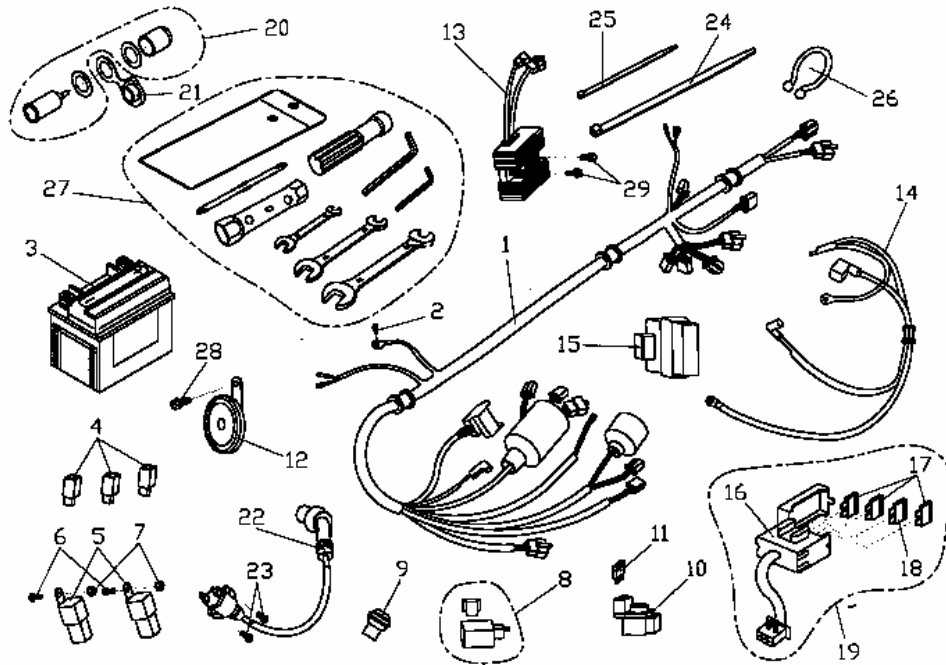

F17

ELECTRICAL PARTS & TOOLS

500 CC

ITEM	UNISON NO.	PARTS NO.	DESCRIPTION	QTY
1	27055001	UJA-150100-L0	MAIN CABLE	1
2	27055002	95701-06012-9G	FLANGE BOLT M6x12	1
3	27055003	UJA-31500-00	BATTERY	1
4	27055004	UJA-150350-00	AUXILIARY RELAY	3
5	27055005	UEA-151400-00	SHUNT RELAY	2
6	15055043	93891-06016-0G	SCREW	12
7	15055044	94051-06010-0G	NUT	20
8	27055008	UJA-150340-00	FLASHER	1
9	27055009	SEA-342000-00	PARKING SWITCH	1
10	27055010	UJA-150310-00	STARTER RELAY	1
11	27055011	UJA-150301-00	FUSE (20A)	1
12	27055012	UJA-38100-00	HORN	1
13	27055013	UJA-151000-00	REGULATOR/RECTIFIER	1
14	27055014	UJA-150200-L0	STARTING TERMINAL CABLE COMP.	1
15	27055015	UJA-153000-00	CDI UNIT	1