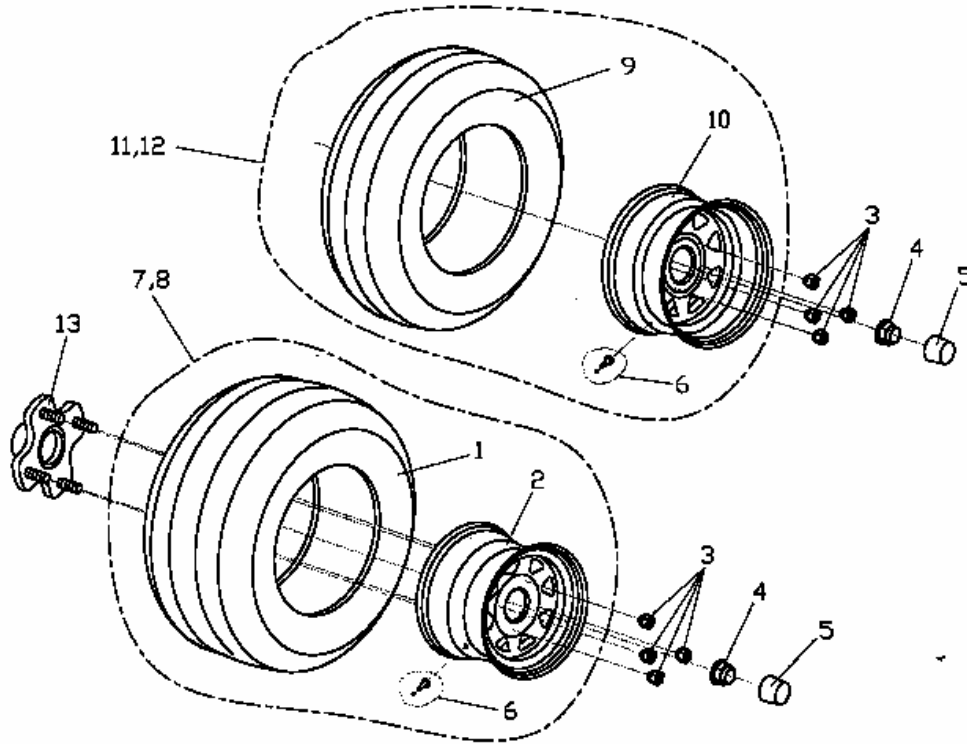

F11

TIRE

500 CC

ITEM	UNISON NO.	PARTS NO.	DESCRIPTION	QTY
1	22055001	UJA-26-9-13-00C	FRONT TIRE	10
2	22055002	UJA-070100-00	FRONT STEEL RIM	2
3	22055003	UJA-070002-00	MOUNTING NUT , RIM	16
4	22055004	UJA-070003-00	NUT , RIM SHAFT	4
5	22055005	UJA-040029-00	STEEL RIM CAP	4
6	22055006	UCA-42753-00	INFLATION VALVE	4
7	22055007	UJA-07010L-00	FRONT TIRE(LH) ASSY	1
8	22055008	UJA-07010R-00	FRONT TIRE(RH) ASSY	1
9	22055009	UJA-26-11-13-00C	REAR TIRE	10
10	22055010	UJA-110100-00	REAR STEEL RIM	2
11	22055011	UJA-11010L-00	REAR TIRE(LH) ASSY	1
12	22055012	UJA-11010R-00	REAR TIRE(RH) ASSY	1
13	22055013	UJA-110001-00	HUB, REAR WHEEL	2
14	22055014	UJA-25-8-12-00G	FRONT TIRE(on-road)	2
15	22055015	UJA-25-10-12-00G	REAR TIRE(on-road)	2