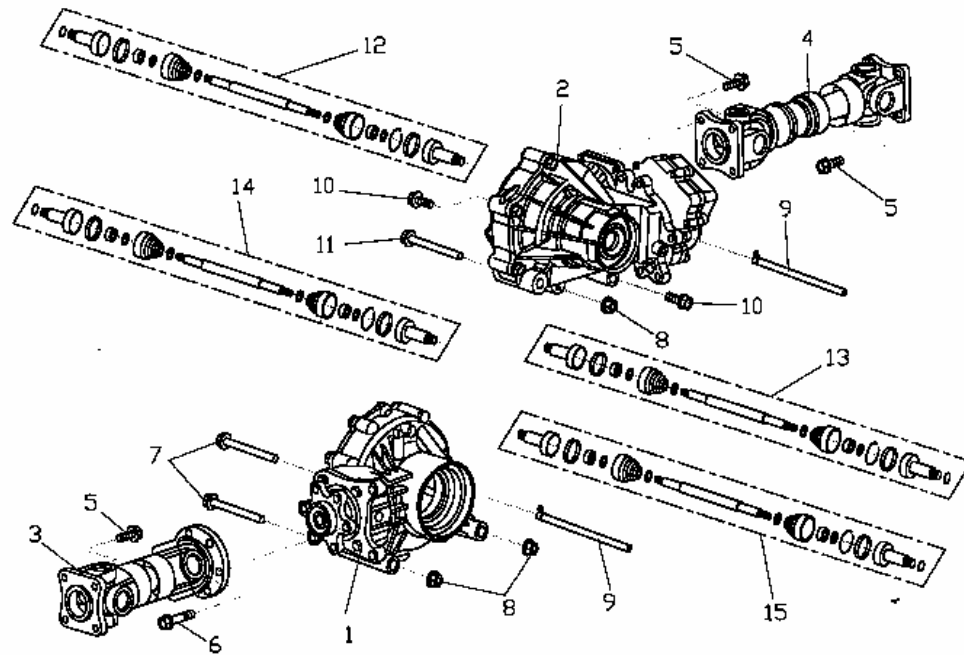

F10

DRIVE SHAFT

500 CC

ITEM	UNISON NO.	PARTS NO.	DESCRIPTION	QTY
1	28055024	UJA-330000-00	REAR AXLE	1
2	28055025	UJA-310000-00	FRONT AXLE	1
3	28055026	UJA-300100-L0	REAR DRIVE SHAFT	1
4	28055027	UJA-290100-00	FRONT DRIVE SHAFT	1
5	28055028	95701-08022-9G	BOLT M8×1×22	12
6	28055029	95701-10030-97	BOLT M10×1.25×30	6
7	28055030	95801-10110-9G	BOLT M10×1.25×110	2
8	28055031	94071-10014-G	NUT M10×1.25	3
9	28055032	UJA-310001-00	BREATHER HOSE,F&R AXLE	2
10	28055033	95701-10025-9G	BOLT M10×1.25×25	2
11	28055034	95701-10090-9G	BOLT M10×1.25×90	1
12	28055035	UJA-270200-00	Constant V DRIVE SHAFT (RH) , FRONT AXLE	1
13	28055036	UJA-270100-00	Constant V DRIVE SHAFT (LH) , FRONT AXLE	1
14	28055037	UJA-280200-00	Constant V DRIVE SHAFT (RH) , REAR AXLE	1
15	28055038	UJA-280100-00	Constant V DRIVE SHAFT (LH) , REAR AXLE	1