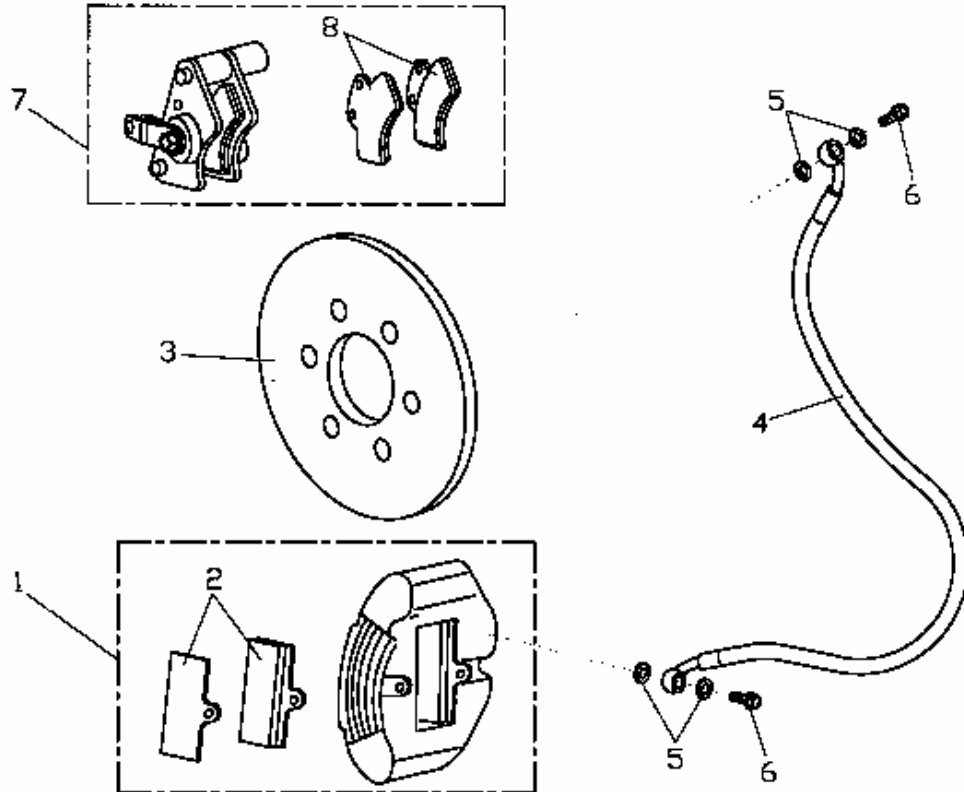

F6

REAR BRAKE

500 CC

ITEM	UNISON NO.	PARTS NO.	DESCRIPTION	QTY
1	24055001	UJA-080500-00	REAR BRAKE CALIPER	1
2	24055002	UJA-080505-00	REAR BRAKE PAD	1
3	24055003	UJA-080002-00	REAR BRAKE DISC	1
4	24055004	UJA-080120-L0	BRAKE HOSE, REAR BRAKE CALIPER	1
5	21055010	UJA-080105-00	BOLT	8
6	21055011	UJA-080103-00	WASHER	16
7	24055007	UJA-080320-00	PARKING CALIPER	1
8	24055008	UJA-080322-00	PARKINGBRAKE PAD	1